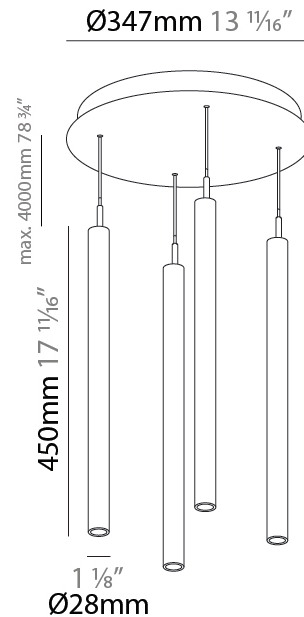

GENERAL

Series: G-Mini Round
Subseries: G-Mini Round Hangover
Brand: Prolicht
Division: Architectural
Mounting Type: Suspension
Mounting Location: Ceiling
Subcategory: Spots

PHYSICAL

Shape: Cylinder
Diameter (mm): 347
Diameter (in): 13 11/16
Height (mm): 450
Height (in): 17 11/16
Light Distribution: Direct
Fixture Finish: SSR / BKV / CWI / CRY / HAB / UFT / ITA / RUA / FTG / MYG / LOD / PUS / FRO / FUP / KIA / POP / BLS / SPG / MEY / GOH / GUM / CHC / COM / ABZ / JAG / OBR / MOS / ROR
Accent Finish: NOF / COP / MIR / SSS
Fixture Material: Extruded Aluminum / Steel
Cable Details: 2,000mm/78 3/4" / 4,000mm/157 1/2" - Cable, Black, Green, Orange, Red, White

ELECTRICAL

Lamp Type: LED (Zhaga Standard)
Input Wattage (W): 26
Total Output Wattage (W): 23.7
Dimming: Tri-Mode (Non-Dimming and Phase Dimming (120Vac only) and 0-10V Dimming)
Driver Included: Yes
Driver Location: Integrated
Driver Type: Constant Current - Universal
Driver Class: Class 2
Input Voltage (V): 120 - 277

LED

Color Temperature (°K): 2700 / 3000 / 3500 / 4000
Max. Delivered Lumen (lm): 1614 / 1709 / 1804 / 1852
Nominal Lumen (lm): 1840 / 1949 / 2057 / 2112
CRI: >90 CRI
Lamp Life (hrs): 50000

OPTICAL

Beam Angle: 20 / 26 / 56

RATINGS AND CERTIFICATIONS

Certified By: Certified for North American Standards
IP rating: IP20